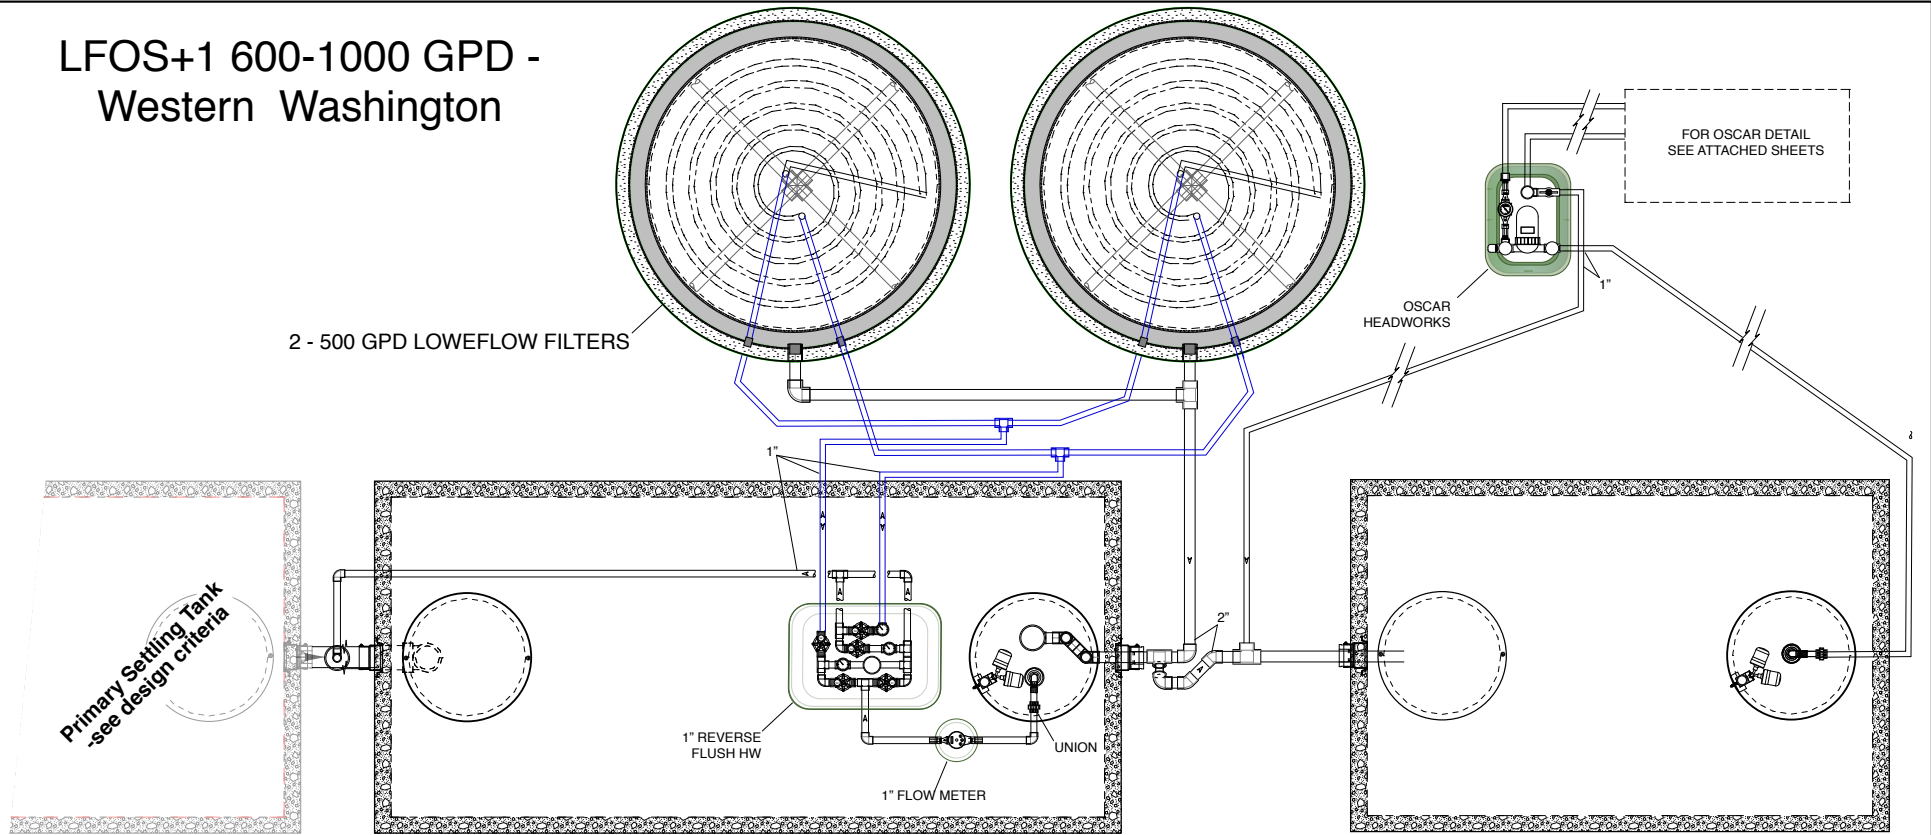

# LFOS+1 600-1000 GPD - Western Washington

## Single Compartment Recirc Tank

\_\_\_\_\_ Gallons

## 1000 Gallon Single Compartment Tank