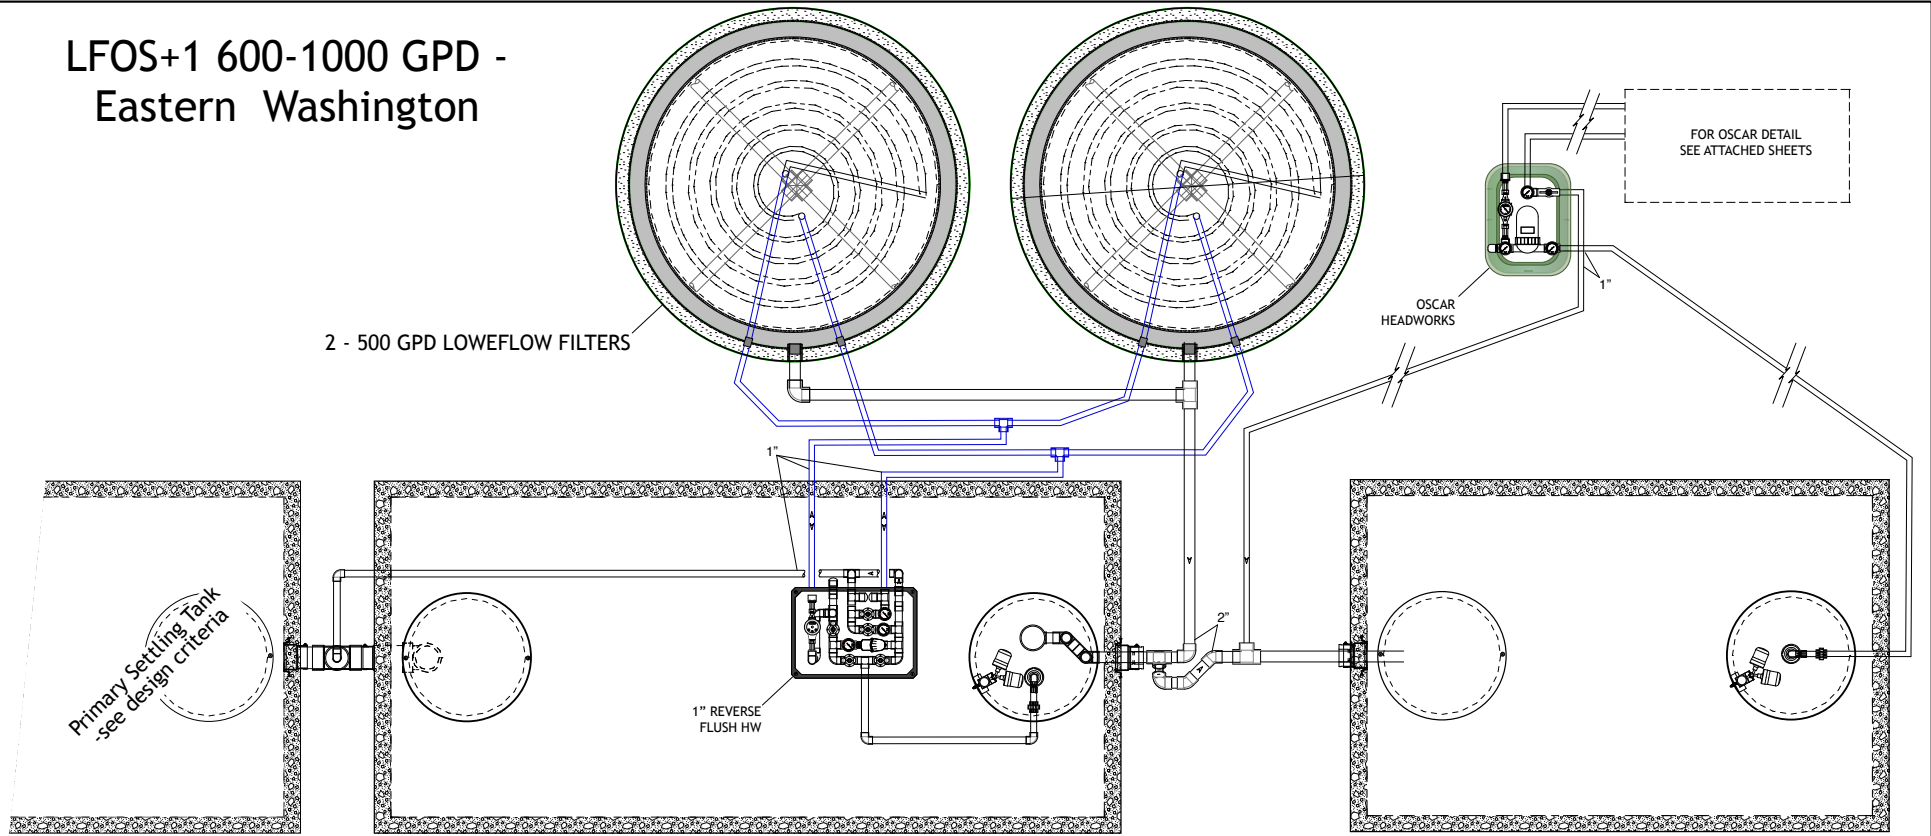

LFOS+1 600-1000 GPD - Eastern Washington

Single Compartment Recirc Tank

_____ Gallons

1000 Gallon Single Compartment Tank